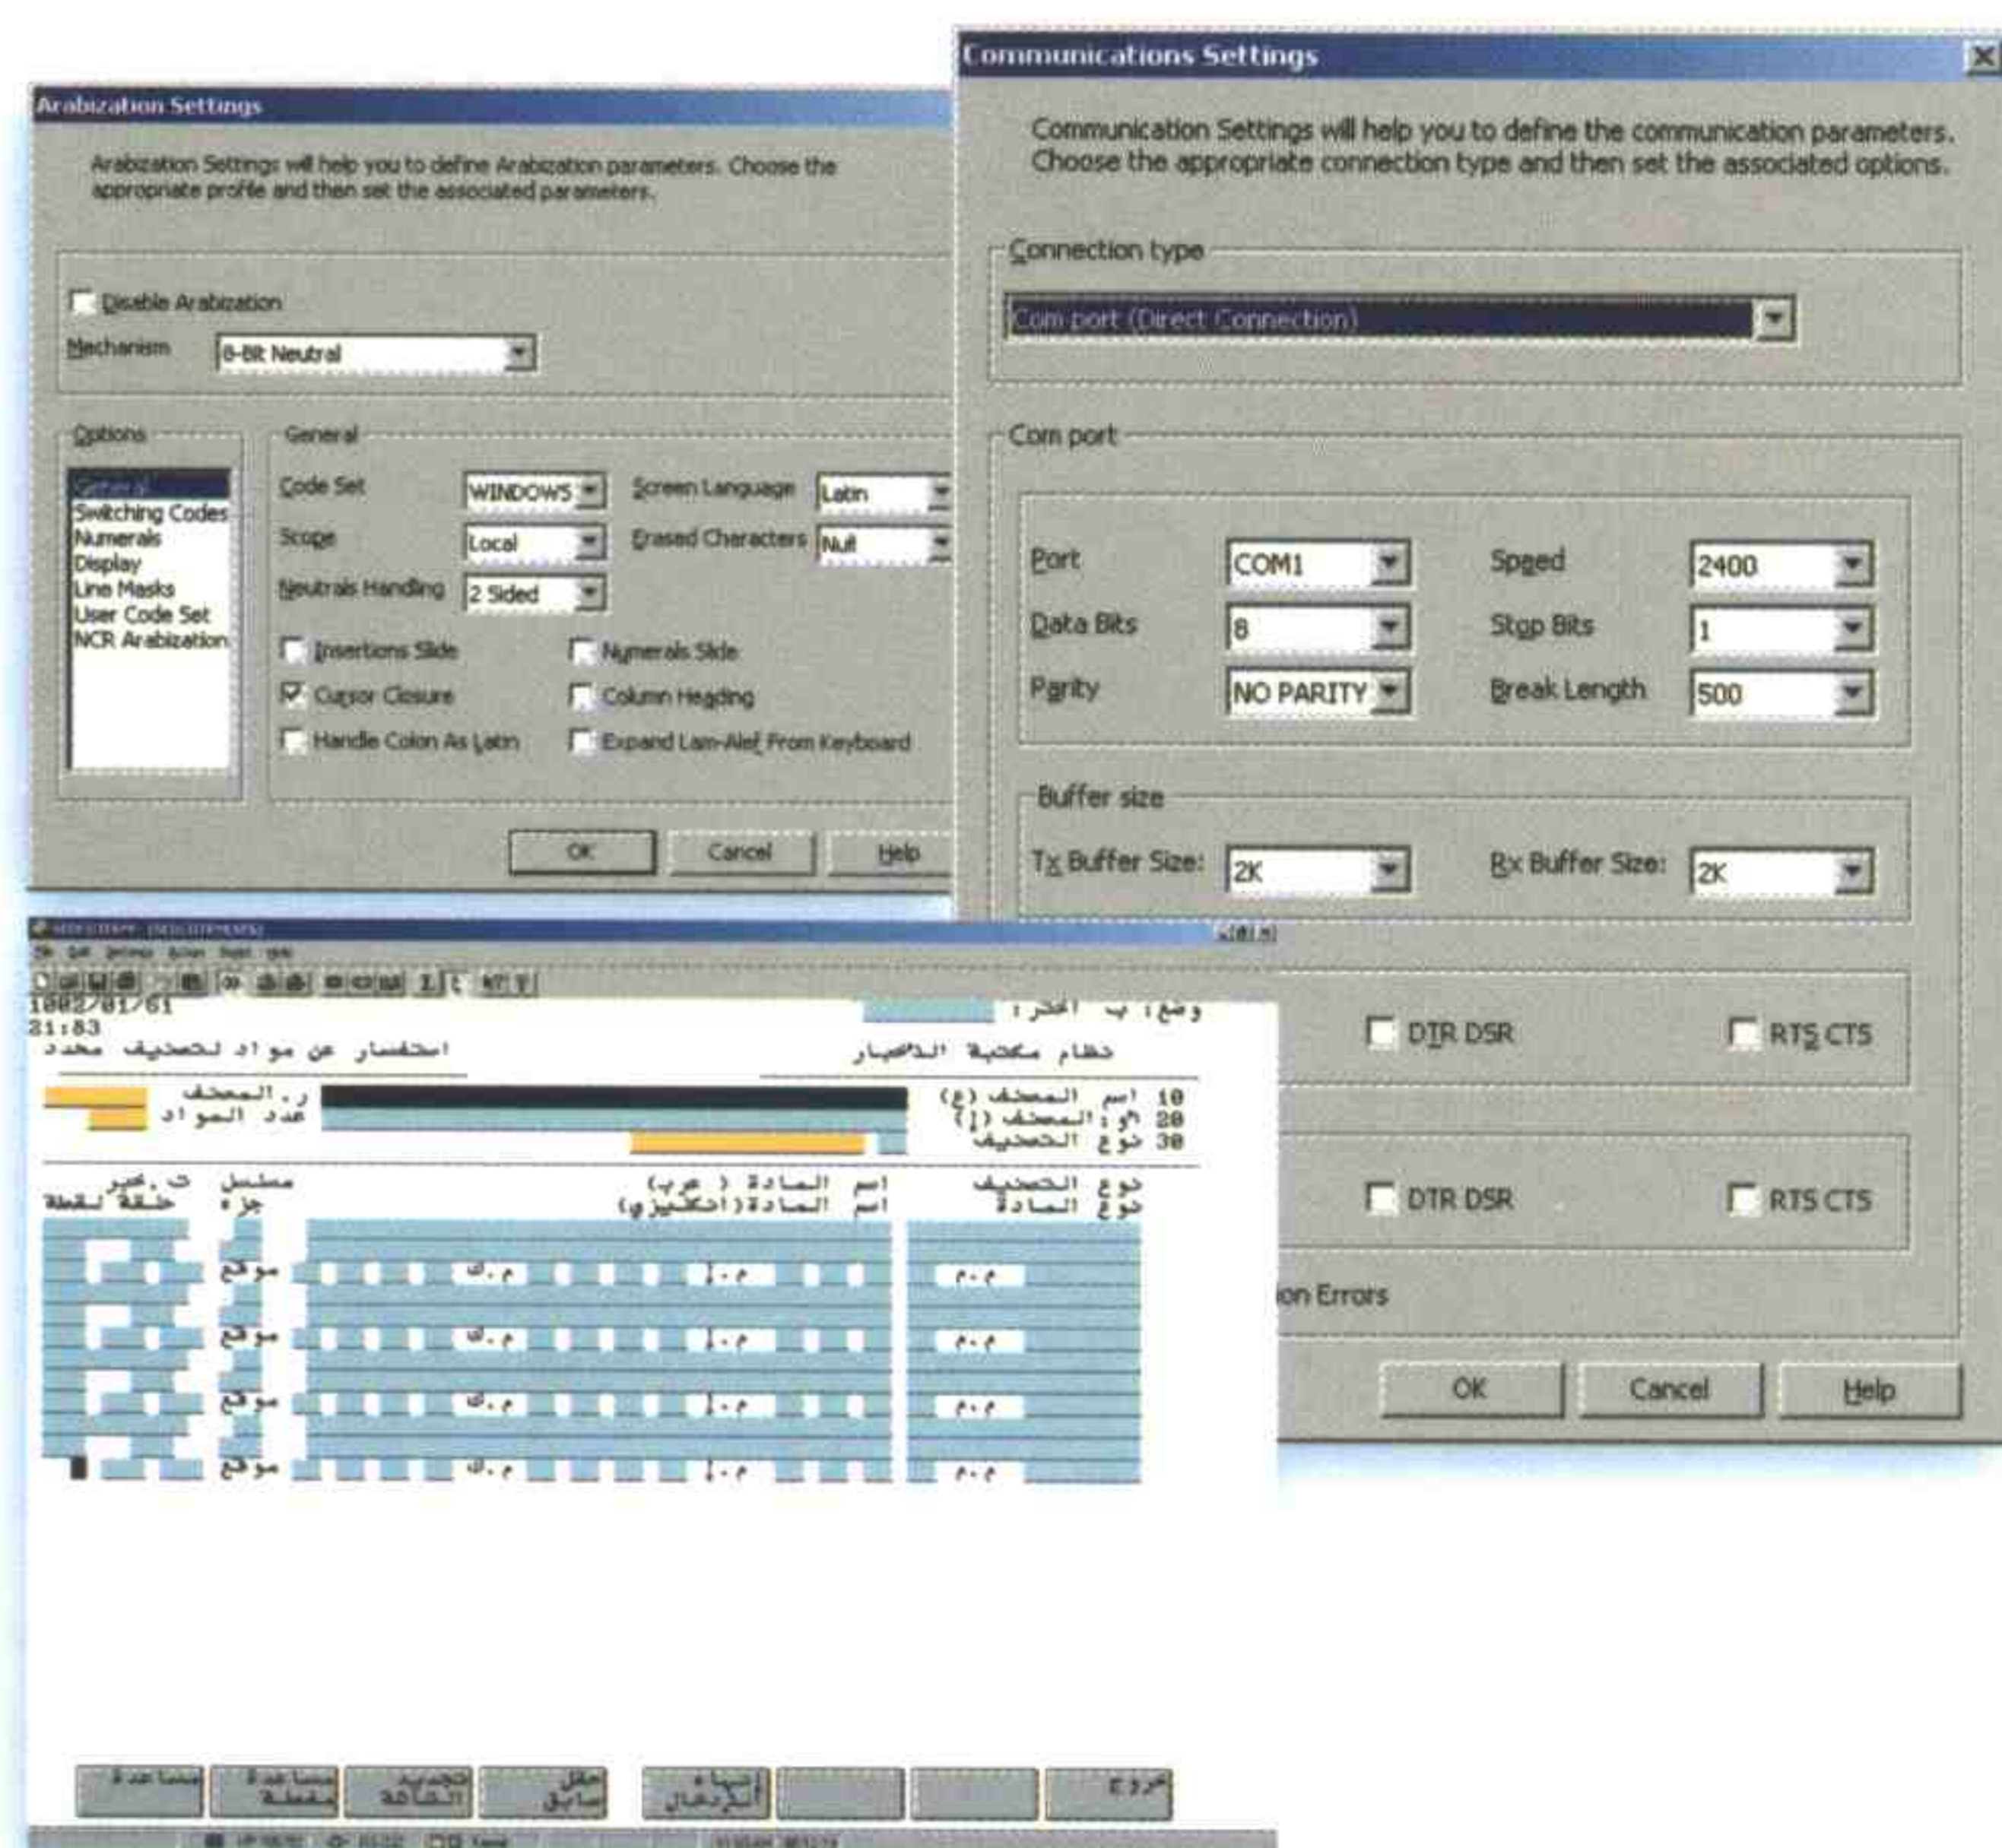

REQUIREMENTS

- MS Windows 98, NT, 2000 or XP
- Parallel port or USB

© SEDCO 2004. All rights reserved. All brand names and trademarks are the property of their respective companies.

Specifications subject to change without notice.

SYSTEMS AND ELECTRONIC DEVELOPMENT FZCO
P.O.BOX 32931 DUBAI, U.A.E.
TEL: (971 4) 2828 996 FAX: (971 4) 2828 941
sales@sedco-online.com
http://www.sedco-online.com